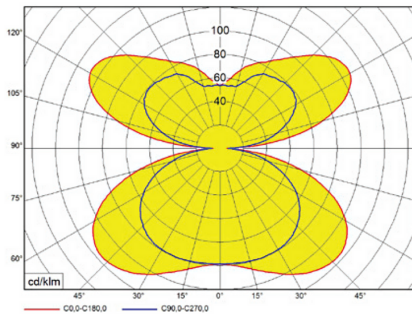

PENDANT LIGHT

KELSEY SERIES DIRECT/INDIRECT

PHOTOMETRIC DRAWINGS