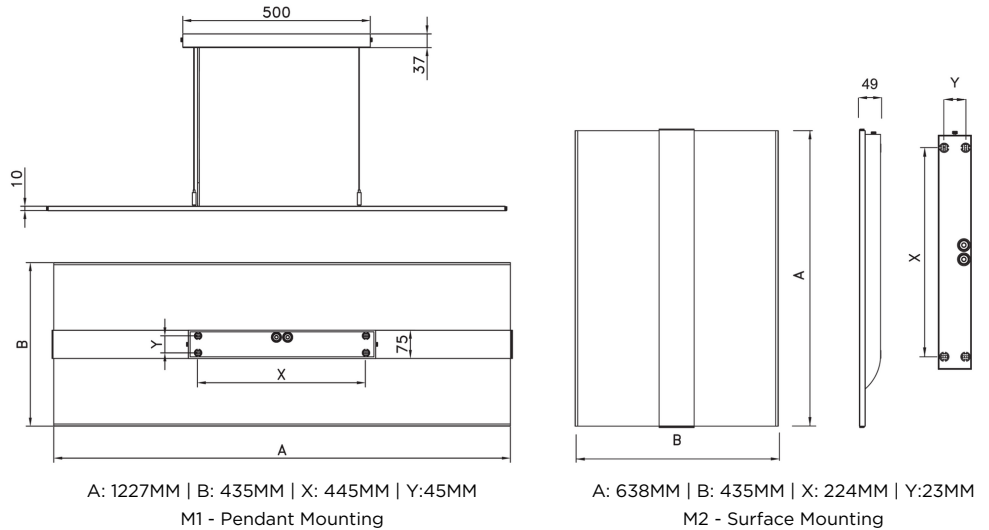

DIMENSIONS

IP20
220-240V
50-60HZ
CRI 80
EEC A+
LIFETIME 80,000 HRS
☎
☐
☒
CE
RoHS
DALI
🔄

Standard Warranty: 2 Years  
Extended Warranty: 3 Years

TECHNICAL SPECIFICATION

MODEL NUMBER	W	lm	K
NR-KELSEY-M1-01	26	2,500lm	3,000K 4,000K 5,700K
NR-KELSEY-M2-01	44	4,100lm	
NR-KELSEY-M2-02	63	5,800lm	
NR-KELSEY-M2-03	77	7,100lm	
NR-KELSEY-M2-04	49 (Tunable White)	4,200lm	

## PHOTOMETRIC DRAWINGS