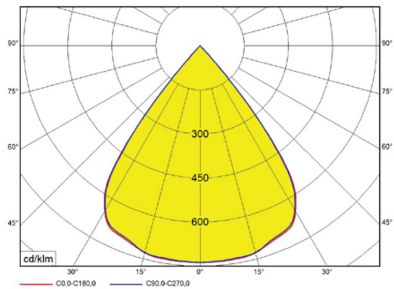

PHOTOMETRIC DRAWINGS

IP20
220-240V
50-60HZ
CRI 80
EEC A+
LIFETIME 80,000 HRS
↓
CE
RoHS

Standard Warranty: 2 Years
Extended Warranty: 3 Years

TECHNICAL SPECIFICATION

MODEL NUMBER	W	lm		lm/W		K
		W80	B80	W80	B80	
OL-GON-M1-01	9	1,200lm	1,100lm	134	122	3,000K 4,000K 5,700K
OL-GON-M1-02	14	1,600lm	1,450lm	115	104	

Fabia, G08, The Light Box, 111 Power Road, Chiswick, London W4 5PY, United Kingdom.
contact@norse.lighting | www.norse.lighting

Please note: Specification values may change due to rapid development of lighting technology. Data may be rounded up/down for illustrative purposes. Tolerance range of optical and electrical data is +/-10%. We reserve the right to amend or change details without prior notification.