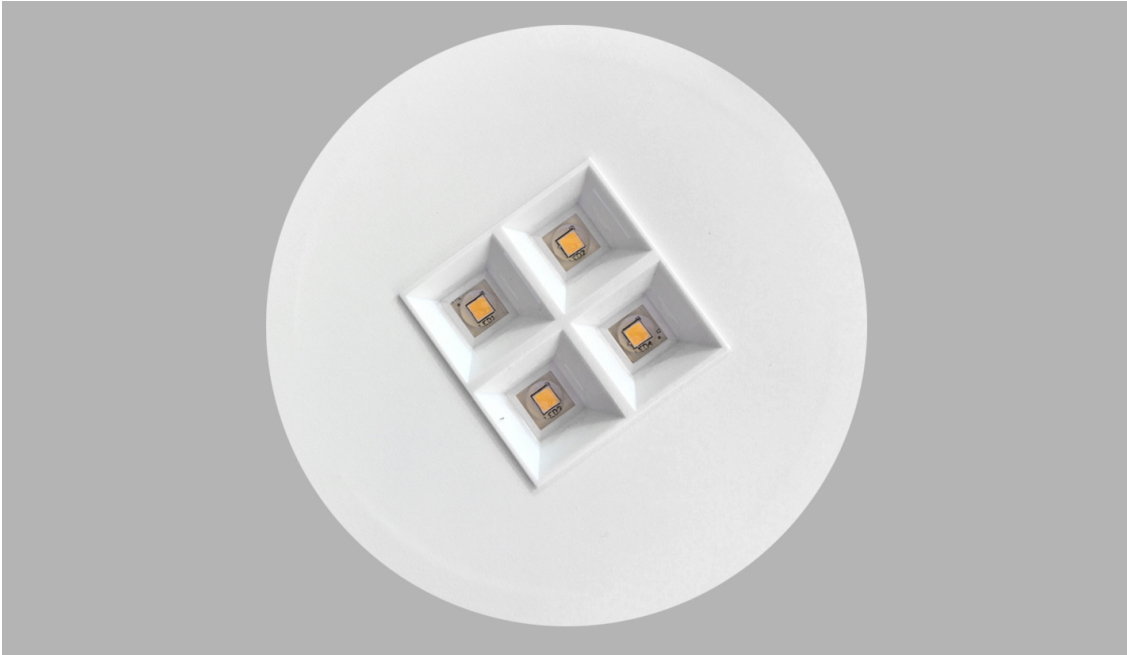

### KEY FEATURES

**BODY**

White (black) painted metal sheet

**OPTIC**

PC reflector + clear PMMA lenses

W80 - white reflector with lenses 80°

B80 - black reflector with lenses 80°