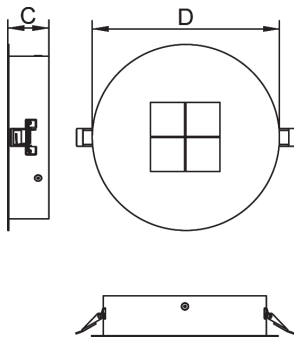

### KEY FEATURES

**BODY**

White (black) painted metal sheet

**OPTIC**

PC reflector + clear PMMA lenses

W80 - white reflector with lenses 80°

B80 - black reflector with lenses 80°

### DIMENSIONS

MODEL NUMBER	D(mm)	C(mm)
OL-GON-M1	210	45