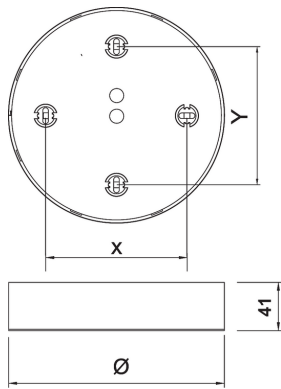

### DIMENSIONS

MODEL NUMBER	Ø (mm)	X(mm)	Y(mm)
OL-EATON-M1	190	120	140
OL-EATON-M2	370	200	230
OL-EATON-M3	550	400	400

IP20
220-240V
50-60HZ
CRI 80+
EEC A+
LIFETIME 80,000 HRS
↓
CE
RoHS
DALI

Standard Warranty: 2 Years  
Extended Warranty: 3 Years