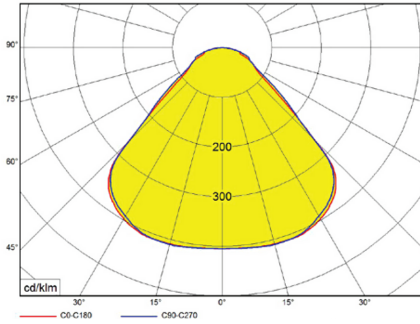

DOWN LIGHTS

EATON SERIES

PHOTOMETRIC DRAWINGS