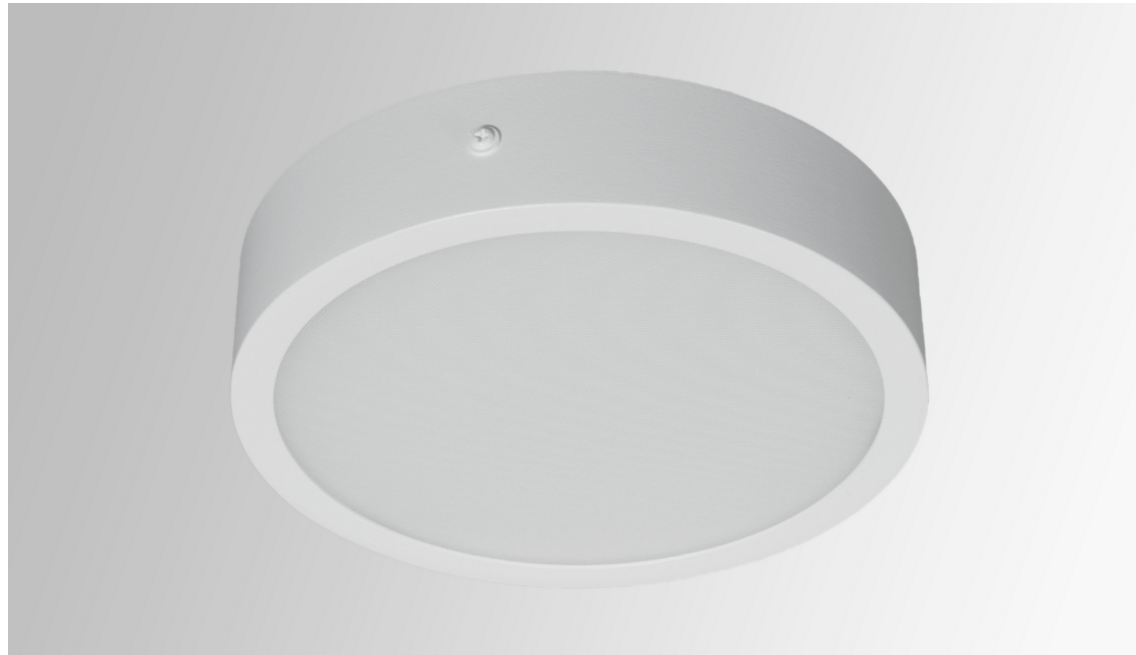

DOWN LIGHTS

EATON SERIES

KEY FEATURES

BODY

White painted (RAL 9003) metal sheet

OPTIC

Translucent acrylic layer with microprismatic cover

LED

Mid power LED
CRI 80