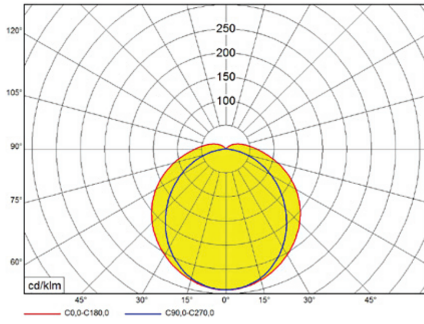

INDUSTRIAL LIGHT

COLIN SERIES

PHOTOMETRIC DRAWINGS