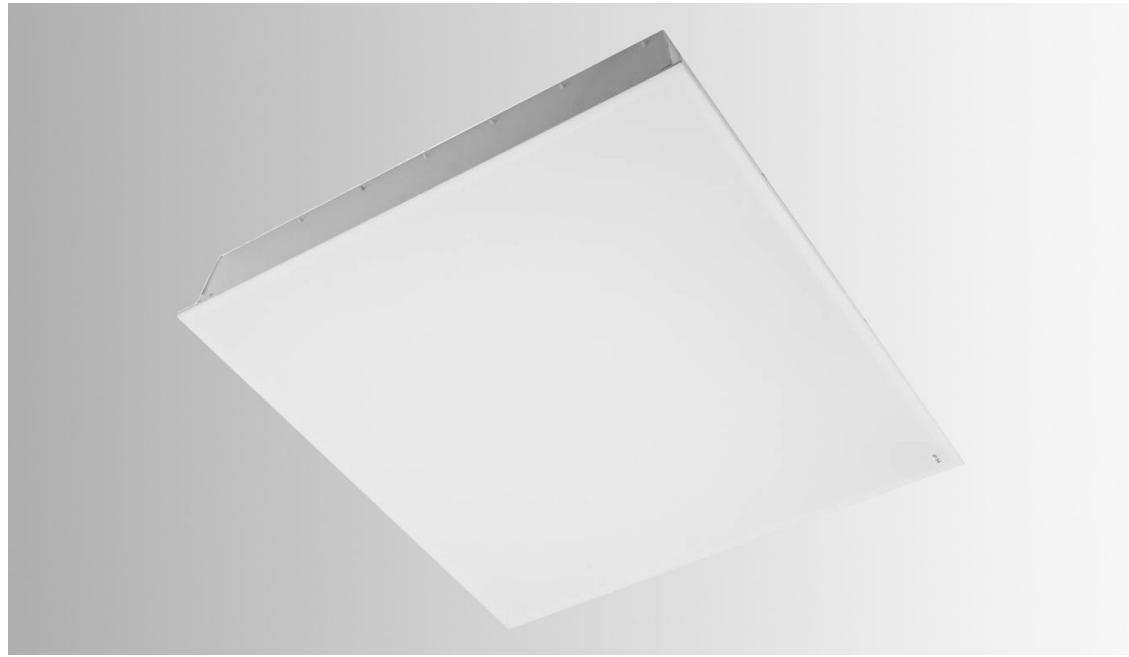

LED PANEL

BARRY SERIES

KEY FEATURES

BODY

White painted (RAL9016) metalsheet

OPTIC

Microprismatic PS cover

LED

Mid power LED
CRI 80 (CRI90 on request)