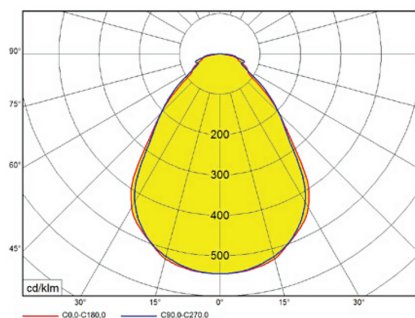

LED PANEL

BARRY SERIES

PHOTOMETRIC DRAWINGS