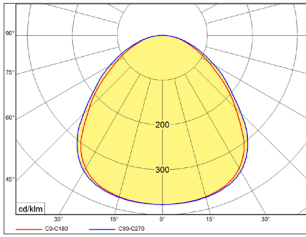

KODY SERIES DOWN LIGHT

PHOTOMETRIC DRAWINGS

Fabiia, G08, The Light Box, 111 Power Road, Chiswick, London W4 5PY, United Kingdom.
contact@norse.lighting | www.norse.lighting

Please note: Specification values may change due to rapid development of lighting technology. Data may be rounded up/down for illustrative purposes. Tolerance range of optical and electrical data is +/-10%. We reserve the right to amend or change details without prior notification.