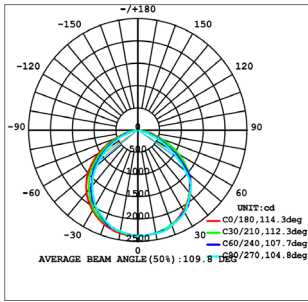

ETHEL SERIES WALL LIGHT

PHOTOMETRIC DRAWINGS

Fabiia, G08, The Light Box, 111 Power Road, Chiswick, London W4 5PY, United Kingdom.
contact@norse.lighting | www.norse.lighting