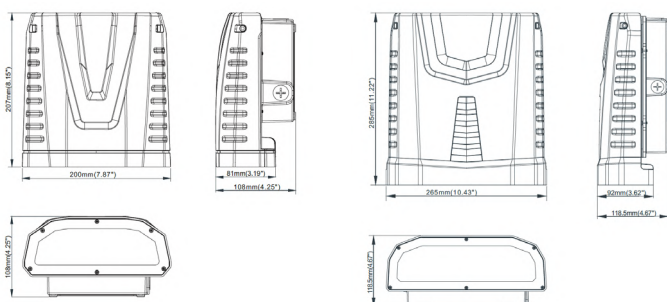

ETHEL SERIES WALL LIGHT

KEY FEATURES

High efficiency: 125LM/W.

Low power consumption, long lifespan, good stability, high reliability

Easy to install and adjust

Widely used as exterior or interior led lighting for hotels, garages, commercial buildings, public areas, schools and hospitals, etc.

DIMENSIONS

NR-DREW-M1

NR-DREW-M2

TECHNICAL SPECIFICATION

MODEL NUMBER	W	lm	K	Ⓐ
NR-ETHEL-M1-01	30	3,750lm	3,000K 4,000K 5,700K	120°
NR-ETHEL-M1-02	50	6,250lm		
NR-ETHEL-M2-01	70	8,750lm		
NR-ETHEL-M2-02	80	10,000lm		
NR-ETHEL-M2-03	100	12,500lm		