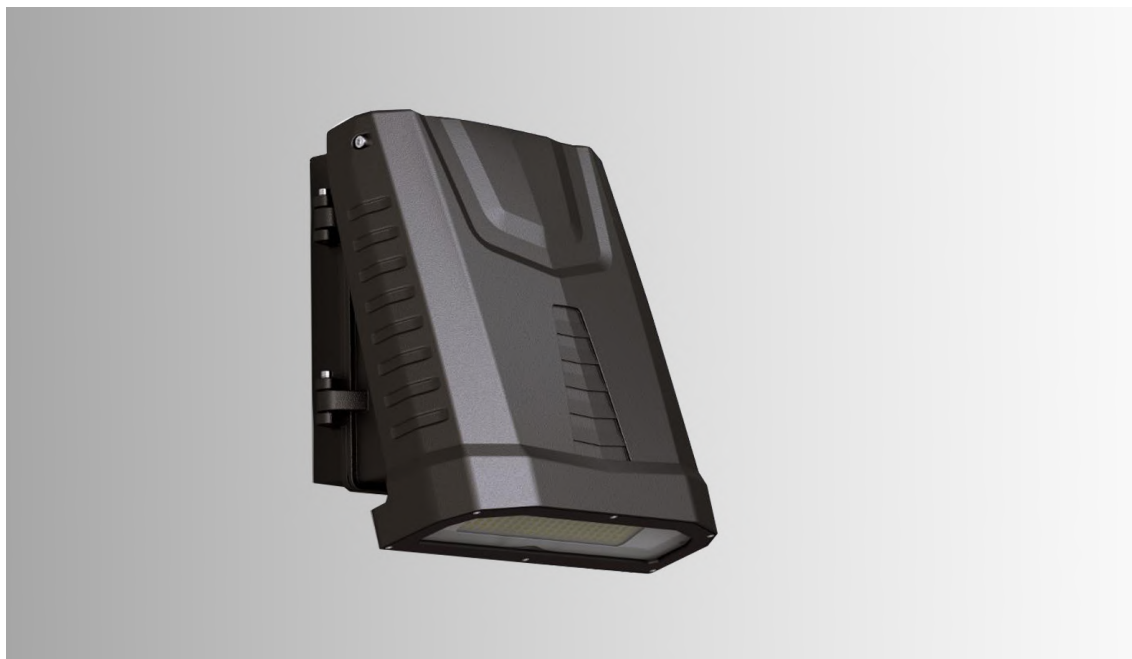

ETHEL SERIES WALL LIGHT

KEY FEATURES

High efficiency: 125LM/W.

Low power consumption, long lifespan, good stability, high reliability

Easy to install and adjust

Widely used as exterior or interior led lighting for hotels, garages, commercial buildings, public areas, schools and hospitals, etc.

DIMENSIONS

NR-DREW-M1

NR-DREW-M2

TECHNICAL SPECIFICATION

MODEL NUMBER	W	lm	K	Ⓐ
NR-ETHEL-M1-01	30	3,750lm	3,000K 4,000K 5,700K	120°
NR-ETHEL-M1-02	50	6,250lm		
NR-ETHEL-M2-01	70	8,750lm		
NR-ETHEL-M2-02	80	10,000lm		
NR-ETHEL-M2-03	100	12,500lm		