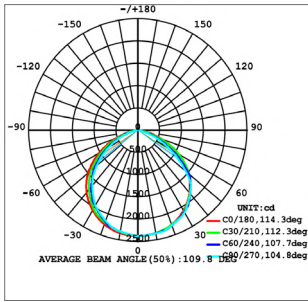

ETHEL SERIES WALL LIGHT

PHOTOMETRIC DRAWINGS