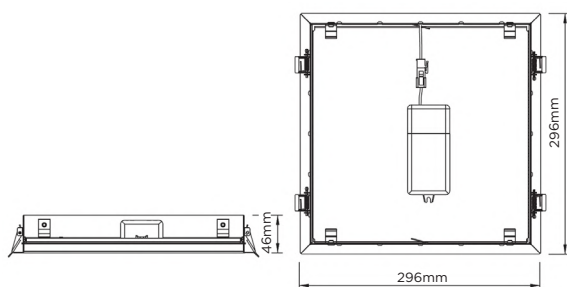

DORIAN SERIES DOWN LIGHT

KEY FEATURES

BODY

White painted (RAL 9003) metal sheet

OPTIC

Translucent acrylic layer with microprismatic cover

LED

Mid power LED

CRI >80 (CRI 90 on request)

DIMENSIONS

TECHNICAL SPECIFICATION

MODEL NUMBER	W	lm	lm/W	K
OL-DORIAN-M1-01	17	1,800lm	106	3,000K 4,000K
OL-DORIAN-M1-02	23	2,300lm	100	5,700K

Fabiia, G08, The Light Box, 111 Power Road, Chiswick, London W4 5PY, United Kingdom.
contact@norse.lighting | www.norse.lighting