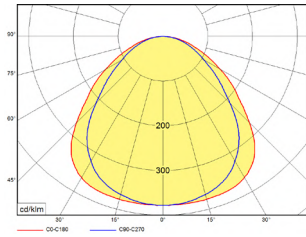

DORIAN SERIES DOWN LIGHT

PHOTOMETRIC DRAWINGS