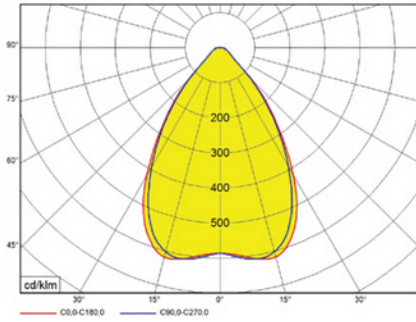

FLOOD LIGHT

DECLAN SERIES

PHOTOMETRIC DRAWINGS

WIDE BEAM