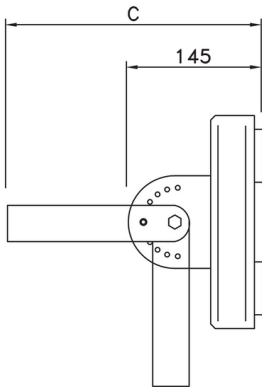

DIMENSIONS

MODEL NUMBER	A (mm)	B (mm)	C (mm)
OL-DECLAN-M2	300	230	280

IP65
220-240V
50-60HZ
CRI 80
EEC A+
LIFETIME 80,000 HRS
↑
⚡
♻️
CE RoHS

Standard Warranty: 2 Years
Extended Warranty: 3 Years

TECHNICAL SPECIFICATION

MODEL NUMBER	W	lm	lm/W	K
OL-DECLAN-M2-AS-01	209	25,500lm	122	3,000K 4,000K 5,700K
OL-DECLAN-M2-WB-01	209	26,100lm	125	

Fabiia, G08, The Light Box, 111 Power Road, Chiswick, London W4 5PY, United Kingdom.
contact@norse.lighting | www.norse.lighting

Please note: Specification values may change due to rapid development of lighting technology. Data may be rounded up/down for illustrative purposes. Tolerance range of optical and electrical data is +/-10%. We reserve the right to amend or change details without prior notification.