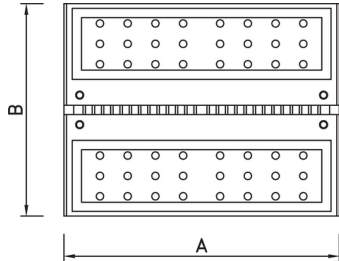

DIMENSIONS

MODEL NUMBER	A (mm)	B (mm)	C (mm)
OL-DECLAN-M2	300	230	280

IP65
220-240V
50-60HZ
CRI 80
EEC A+
LIFETIME 80,000 HRS
↑
⚡
♻️
CE RoHS

Standard Warranty: 2 Years
Extended Warranty: 3 Years

TECHNICAL SPECIFICATION

MODEL NUMBER	W	lm	lm/W	K
OL-DECLAN-M2-AS-01	209	25,500lm	122	3,000K 4,000K 5,700K
OL-DECLAN-M2-WB-01	209	26,100lm	125	

Fabiia, G08, The Light Box, 111 Power Road, Chiswick, London W4 5PY, United Kingdom.
contact@norse.lighting | www.norse.lighting

Please note: Specification values may change due to rapid development of lighting technology. Data may be rounded up/down for illustrative purposes. Tolerance range of optical and electrical data is +/-10%. We reserve the right to amend or change details without prior notification.