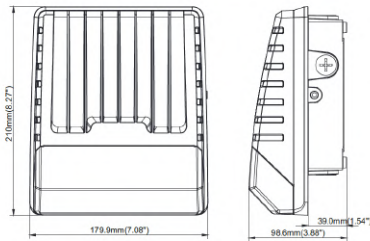

CASEY SERIES WALL LIGHT

KEY FEATURES

High efficiency: 120LM/W.

Low power consumption, long lifespan, good stability, high reliability

Novel design, elegant and beautiful, with modern lighting features, easy to install

Widely used as exterior or interior led lighting for hotels, garages, commercial buildings, public areas, schools and hospitals, etc.

DIMENSIONS

NR-CASEY-M1

NR-CASEY-M2

TECHNICAL SPECIFICATION

MODEL NUMBER	W	lm	K	A
NR-CASEY-M1-01	30	3,600lm	3,000K 4,000K 5,700K	120°
NR-CASEY-M1-02	50	6,000lm		
NR-CASEY-M2-01	70	8,400lm		
NR-CASEY-M2-02	80	9,600lm		
NR-CASEY-M2-03	100	12,000lm		