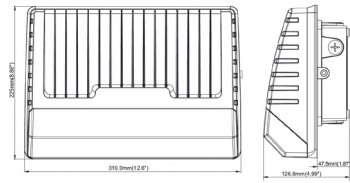

CASEY SERIES WALL LIGHT

KEY FEATURES

High efficiency: 120LM/W.

Low power consumption, long lifespan, good stability, high reliability

Novel design, elegant and beautiful, with modern lighting features, easy to install

Widely used as exterior or interior led lighting for hotels, garages, commercial buildings, public areas, schools and hospitals, etc.

DIMENSIONS

NR-CASEY-M1

NR-CASEY-M2

TECHNICAL SPECIFICATION

MODEL NUMBER	W	lm	K	A
NR-CASEY-M1-01	30	3,600lm	3,000K 4,000K 5,700K	120°
NR-CASEY-M1-02	50	6,000lm		
NR-CASEY-M2-01	70	8,400lm		
NR-CASEY-M2-02	80	9,600lm		
NR-CASEY-M2-03	100	12,000lm		