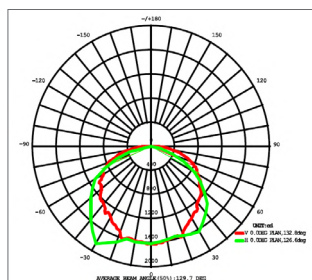

CASEY SERIES WALL LIGHT

PHOTOMETRIC DRAWINGS